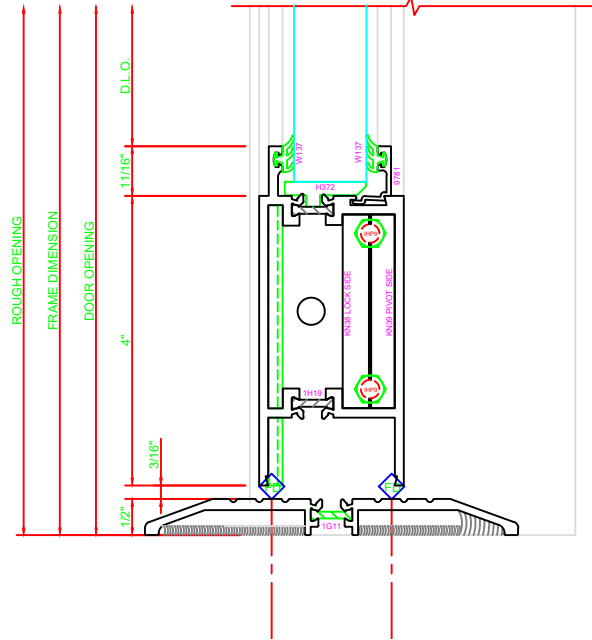

300	STILE
	S/A D202 FOR OFFSET PIVOTS

ERASE NOTE

BUTT HINGES CAN NOT BE USED WITH THERMASTILE DOORS

301	STILE
	S/A D202 FOR OFFSET PIVOTS

ERASE NOTE

BUTT HINGES CAN NOT BE USED WITH THERMASTILE DOORS

100	TOP RAIL
	S/A D202

ERASE NOTE

TOP RAIL FOR SURFACE CLOSERS, OR DORMA TYPE C.O.C., NOT LCN C.O.C.

200	BOTTOM RAIL
	S/A D202