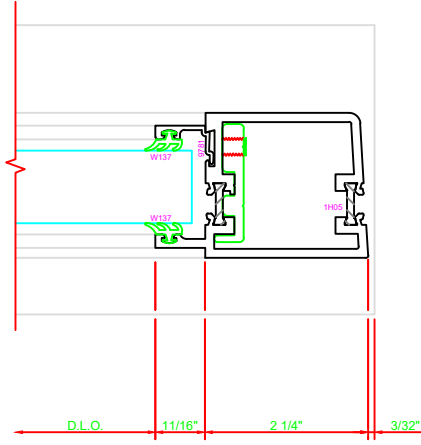

300	STILE
	S/A D202 FOR OFFSET PIVOTS

ERASE NOTE

BUTT HINGES CAN NOT BE USED WITH THERMASTILE DOORS

301	STILE
	S/A D202 FOR OFFSET PIVOTS

ERASE NOTE

BUTT HINGES CAN NOT BE USED WITH THERMASTILE DOORS

100	TOP RAIL
	S/A D202

ERASE NOTE

TOP RAIL FOR SURFACE CLOSERS, OR DORMA TYPE C.O.C., NOT LCN C.O.C.

200	BOTTOM RAIL
	S/A D202