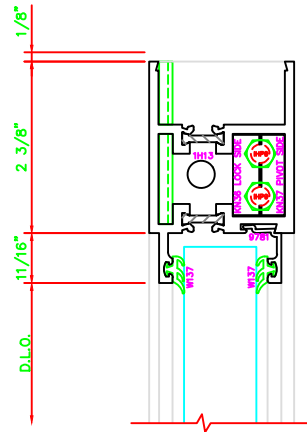

300	STILE
	S/A D202 FOR OFFSET PIVOTS

ERASE NOTE

BUTT HINGES CAN NOT BE USED WITH THERMASTILE DOORS

301	STILE
	S/A D202 FOR OFFSET PIVOTS

ERASE NOTE

BUTT HINGES CAN NOT BE USED WITH THERMASTILE DOORS

100	TOP RAIL
	S/A D202

ERASE NOTE

TOP RAIL FOR SURFACE CLOSERS, OR DORMA TYPE C.O.C., NOT LCN C.O.C.

200	BOTTOM RAIL
	S/A D202