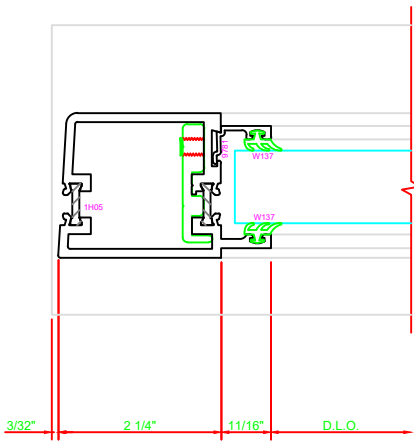

300	STILE
	S/A D202 FOR OFFSET PIVOTS

ERASE NOTE

BUTT HINGES CAN NOT BE USED WITH THERMASTILE DOORS

301	STILE
	S/A D202 FOR OFFSET PIVOTS

ERASE NOTE

BUTT HINGES CAN NOT BE USED WITH THERMASTILE DOORS

100	TOP RAIL
	S/A D202

ERASE NOTE

TOP RAIL FOR SURFACE CLOSERS, OR DORMA TYPE C.O.C., NOT LCN C.O.C.

200	BOTTOM RAIL
	S/A D202